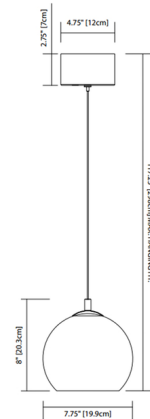

By Elan

Description

The Rendo Pendant features a Chrome finish with a Smoke outer glass shade and an inner cubic zirconia lens. Integrated 5.4 watt 120 volt LED light source. ETL listed.

Specifications

COLOR	N/A
BODY FINISH	Chrome
WATTAGE	5.4W
DIMMER	Low Voltage Electronic
DIMENSIONS	117.25"L x 7.75"W x 8"H
INTEGRATED LED MODULE	1 x LED/5.4W/120V LED

Technical Information

LAMP COLOR	3165K
LUMENS/WATT	52.22
LUMINOUS FLUX	282 lumens

Shown in chrome

CLICK TO VIEW PRODUCT

Notes: