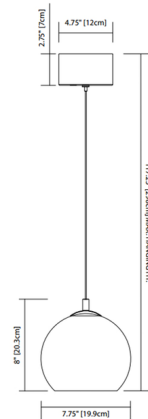

### Description

The Rendo Pendant features a Chrome finish with a Smoke outer glass shade and an inner cubic zirconia lens. Integrated 5.4 watt 120 volt LED light source. ETL listed.

### Specifications

|                       |                         |
|-----------------------|-------------------------|
| COLOR                 | N/A                     |
| BODY FINISH           | Chrome                  |
| WATTAGE               | 5.4W                    |
| DIMMER                | Low Voltage Electronic  |
| DIMENSIONS            | 117.25"L x 7.75"W x 8"H |
| INTEGRATED LED MODULE | 1 x LED/5.4W/120V LED   |

### Technical Information

|               |            |
|---------------|------------|
| LAMP COLOR    | 3165K      |
| LUMENS/WATT   | 52.22      |
| LUMINOUS FLUX | 282 lumens |

Shown in chrome

CLICK TO VIEW PRODUCT