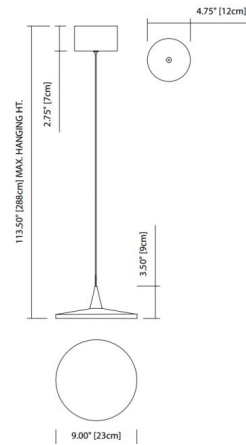

CLICK TO VIEW PRODUCT

Notes: