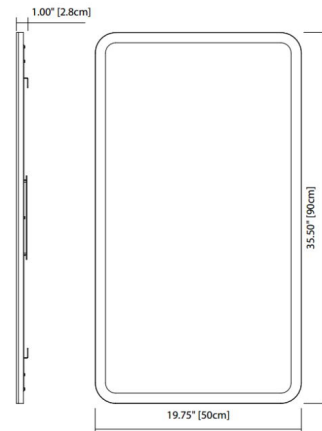

Description

Mirror With 3 inch Edge Lit Etched Acrylic Border features light emanating from behind the mirror, creating a soft illumination through the etched light edge. 6 inch diameter round magnifier mirror included which easily suctions to the mirror for close-up applications. 19.75 inch width x 35.5 inch height x 1 inch depth. Mounts vertically only. ETL listed for damp locations.

Specifications

COLOR	N/A
BODY FINISH	Mirror
WATTAGE	25W
DIMMER	Not Dimmable
DIMENSIONS	19.75"W x 35.5"H x 1"D
INTEGRATED LED MODULE	1 x LED/25W/120V LED

Technical Information

COLOR RENDERING	80 CRI
LAMP COLOR	3000K
LUMENS/WATT	86.40
LUMINOUS FLUX	2160 lumens

Shown in mirror

CLICK TO VIEW PRODUCT

Notes: