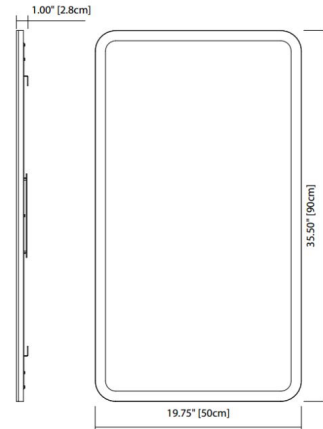

### Description

Mirror With 3 inch Edge Lit Etched Acrylic Border features light emanating from behind the mirror, creating a soft illumination through the etched light edge. 6 inch diameter round magnifier mirror included which easily suctions to the mirror for close-up applications. 19.75 inch width x 35.5 inch height x 1 inch depth. Mounts vertically only. ETL listed for damp locations.

### Specifications

COLOR	N/A
BODY FINISH	Mirror
WATTAGE	25W
DIMMER	Not Dimmable
DIMENSIONS	19.75"W x 35.5"H x 1"D
INTEGRATED LED MODULE	1 x LED/25W/120V LED

### Technical Information

COLOR RENDERING	80 CRI
LAMP COLOR	3000K
LUMENS/WATT	86.40
LUMINOUS FLUX	2160 lumens

Shown in mirror

CLICK TO VIEW PRODUCT

Notes: