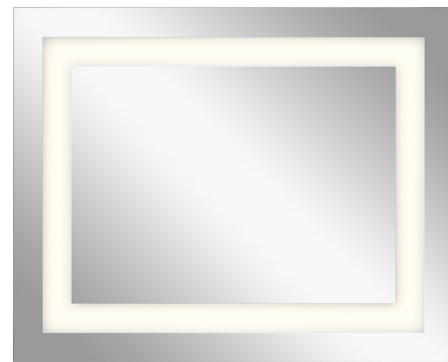

Lightology

lightology.com
866-954-4489
04-25-26

Project: _____

Company: _____

Location: _____ Fixture Type: _____

SPEC #: **ELN537883**

Approved On: _____ Approved By: _____

Mirror with Rectangle Inlay Glass

By Elan

Description

Mirror With 2 inch Etched Glass Edge features light emanating from behind the mirror, creating a soft illumination through the etched light edge. 6 inch diameter round magnifier mirror included which easily suctions to the mirror for close-up applications. Available in two sizes. Small: 30 inch width x 24 inch height x 1.75 inch depth. Large: 40 inch width x 32 inch height x 1.75 inch depth. Mounts vertically or horizontally. ETL listed for damp locations.

Shown in mirror

Specifications

COLOR	N/A
BODY FINISH	Mirror
WATTAGE	21W
DIMMER	Not Dimmable
DIMENSIONS	24"W x 30"H x 1.75"D
INTEGRATED LED MODULE	1 x LED/21W/120V LED

CLICK TO VIEW PRODUCT

Notes: