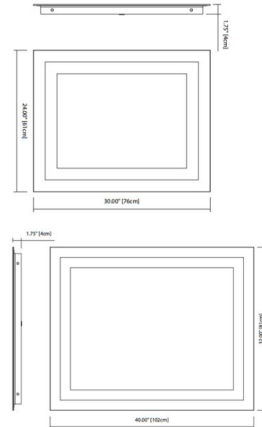

## Mirror with Rectangle Inlay Glass

By Elan

### Description

Mirror With 2 inch Etched Glass Edge features light emanating from behind the mirror, creating a soft illumination through the etched light edge. 6 inch diameter round magnifier mirror included which easily suctions to the mirror for close-up applications. Available in two sizes. Small: 30 inch width x 24 inch height x 1.75 inch depth. Large: 40 inch width x 32 inch height x 1.75 inch depth. Mounts vertically or horizontally. ETL listed for damp locations.

Shown in mirror

### Specifications

|                       |                      |
|-----------------------|----------------------|
| COLOR                 | N/A                  |
| BODY FINISH           | Mirror               |
| WATTAGE               | 21W                  |
| DIMMER                | Not Dimmable         |
| DIMENSIONS            | 24"W x 30"H x 1.75"D |
| INTEGRATED LED MODULE | 1 x LED/21W/120V LED |