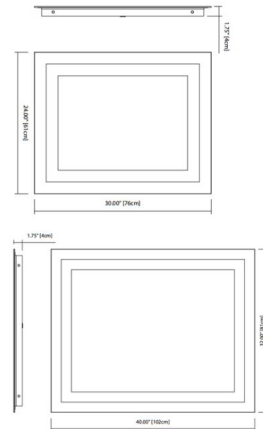

By Elan

Description

Mirror With 2 inch Etched Glass Edge features light emanating from behind the mirror, creating a soft illumination through the etched light edge. 6 inch diameter round magnifier mirror included which easily suctions to the mirror for close-up applications. Available in two sizes. Small: 30 inch width x 24 inch height x 1.75 inch depth. Large: 40 inch width x 32 inch height x 1.75 inch depth. Mounts vertically or horizontally. ETL listed for damp locations.

Shown in mirror

Specifications

COLOR	N/A
BODY FINISH	Mirror
WATTAGE	21W
DIMMER	Not Dimmable
DIMENSIONS	24"W x 30"H x 1.75"D
INTEGRATED LED MODULE	1 x LED/21W/120V LED

CLICK TO VIEW PRODUCT

Notes: