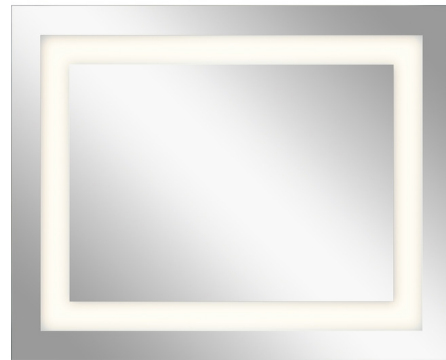

## Mirror with Rectangle Inlay Glass

By Elan

### Description

Mirror With 2 inch Etched Glass Edge features light emanating from behind the mirror, creating a soft illumination through the etched light edge. 6 inch diameter round magnifier mirror included which easily suctions to the mirror for close-up applications. Available in two sizes. Small: 30 inch width x 24 inch height x 1.75 inch depth. Large: 40 inch width x 32 inch height x 1.75 inch depth. Mounts vertically or horizontally. ETL listed for damp locations.

Shown in mirror