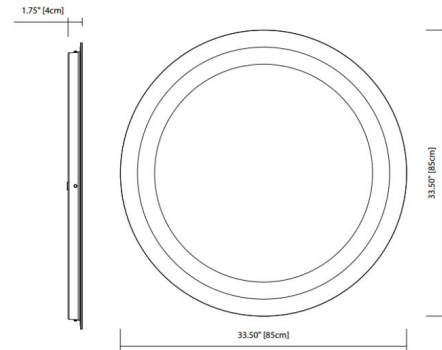

Description

Round Mirror With 2 inch Etched Glass Edge features light emanating from behind the mirror, creating a soft illumination through the etched light edge. 6 inch diameter round magnifier mirror included which easily suctions to the mirror for close-up applications. 33.5 inch width x 33.5 inch height x 1.75 inch depth. ETL listed for damp locations.

Shown in mirror

Specifications

COLOR	N/A
BODY FINISH	Mirror
WATTAGE	22W
DIMMER	Not Dimmable
DIMENSIONS	33.5"W x 33.5"H x 1.75"D
INTEGRATED LED MODULE	1 x LED/22W/120V LED

CLICK TO VIEW PRODUCT

Notes: