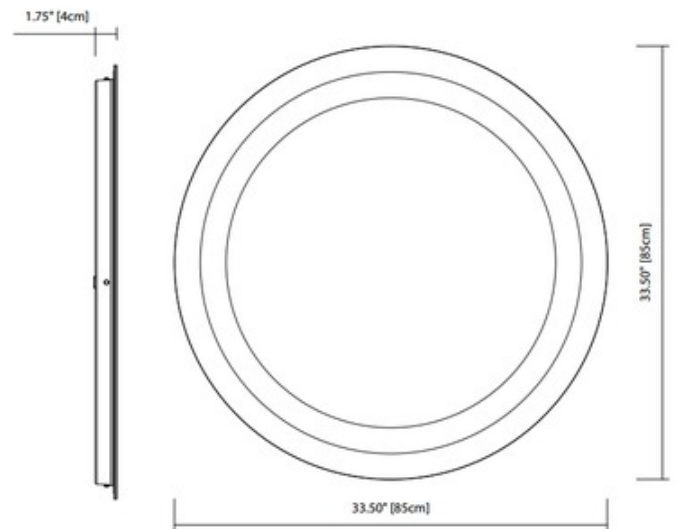

BRAND

Elan

DESCRIPTION

Round Mirror With 2 inch Etched Glass Edge features light emanating from behind the mirror, creating a soft illumination through the etched light edge. 6 inch diameter round magnifier mirror included which easily suctions to the mirror for close-up applications. 33.5 inch width x 33.5 inch height x 1.75 inch depth. ETL listed for damp locations.

Shown in: Mirror

SHADE COLOR	N/A
BODY FINISH	Mirror
WATTAGE	22W
DIMMER	Not Dimmable
DIMENSIONS	33.5"W x 33.5"H x 1.75"D
INTEGRATED LED MODULE	
LAMP	1 x LED/22W/120V LED

SPEC # ELN537885

COMPANY	PROJECT	FIXTURE TYPE	APPROVED BY	DATE