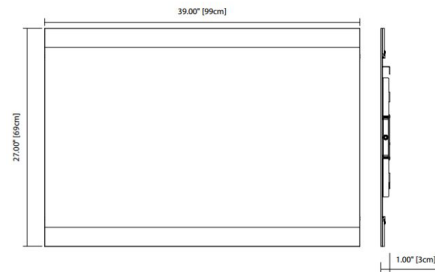

Description

Mirror With 3 inch Etched Acrylic Panels features light emanating from behind the mirror, creating a soft illumination through the etched light edge. 6 inch diameter round magnifier mirror included which easily suctions to the mirror for close-up applications. 39 inch width x 27 inch height x 1 inch depth. Mounts vertically or horizontally. ETL listed for damp locations.

Shown in mirror

Specifications

COLOR	N/A
BODY FINISH	Mirror
WATTAGE	28.5W
DIMMER	Not Dimmable
DIMENSIONS	39"W x 27"H x 1"D
INTEGRATED LED MODULE	1 x LED/28.5W/120V LED

CLICK TO VIEW PRODUCT

Notes: