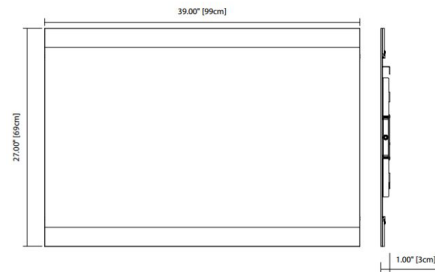

Lightology

lightology.com
866-954-4489
06-29-26

Project: _____

Company: _____

Location: _____ Fixture Type: _____

SPEC #: **ELN537886**

Approved On: _____ Approved By: _____

Two Sided Edge Lit Mirror By Elan

Description

Mirror With 3 inch Etched Acrylic Panels features light emanating from behind the mirror, creating a soft illumination through the etched light edge. 6 inch diameter round magnifier mirror included which easily suctions to the mirror for close-up applications. 39 inch width x 27 inch height x 1 inch depth. Mounts vertically or horizontally. ETL listed for damp locations.

Shown in mirror

Specifications

COLOR	N/A
BODY FINISH	Mirror
WATTAGE	28.5W
DIMMER	Not Dimmable
DIMENSIONS	39"W x 27"H x 1"D
INTEGRATED LED MODULE	1 x LED/28.5W/120V LED

CLICK TO VIEW PRODUCT

Notes: