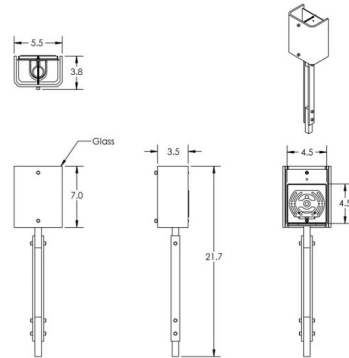

### Specifications

COLOR	Bronze Granite
BODY FINISH	Matte Black
WATTAGE	60W
DIMMER	Standard 120V
DIMENSIONS	5.5"W x 21.7"H x 3.8"D
BULB NOT INCLUDED	1 x A19/Medium (E26)/60W/120V Incandescent

CLICK TO VIEW PRODUCT