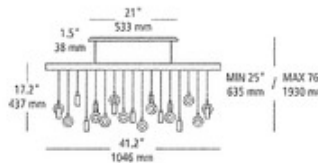

Bling Linear Suspension

Description:

Bling linear suspension features discs of transparent crystal, with sandblasted interior and decorative metal accents, suspended from a rectilinear canopy. The overall height can be adjust from 25 to 76 inches by shortening the suspension cables. Includes four 75 watt, 12 volt, electronic transformers, dimmable with a low-voltage electronic dimmer. Twenty-six 10 watt, 12 volt, T3 G4 base xenon bi-pin lamps, included. General light distribution. ETL listed.

Shown in: Satin Nickel / Clear

List Price: \$1726.00
 Our Price: \$1380.80

Shade Color: Clear
 Body Finish: Satin Nickel
 Lamp: 26 x T3/G4 (bipin)/10W/12V Halogen
 Wattage: 260W
 Dimmer: Low Voltage Electronic
 Dimensions: 41.2"L x 17.2"H