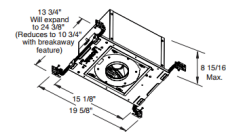

CLICK TO VIEW PRODUCT

Notes: