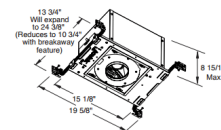

CLICK TO VIEW PRODUCT

Notes: