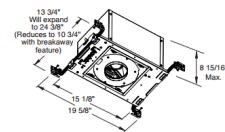

CLICK TO VIEW PRODUCT

Notes: