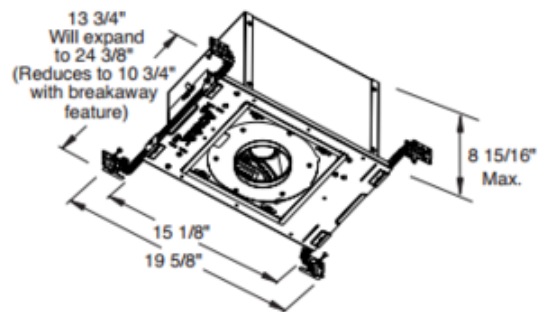

COMPANY	PROJECT	FIXTURE TYPE	APPROVED BY	DATE