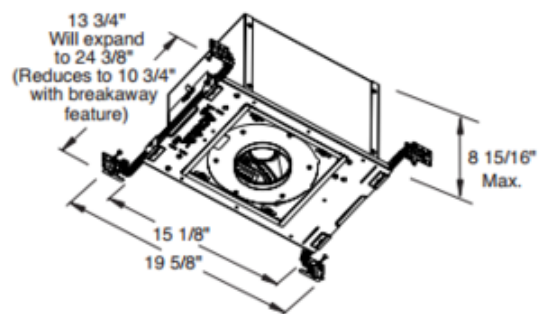

COMPANY	PROJECT	FIXTURE TYPE	APPROVED BY	DATE