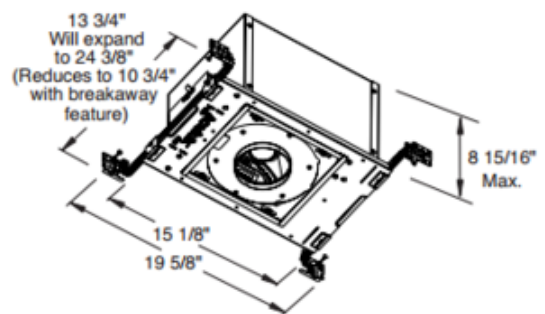

BRAND

Juno Lighting

DESCRIPTION

The Aculux IC420 3.25 Inch 2000 Lumen IC New Construction Luminaire with 50 degree beam angle has 45 degree visual cutoff and features precision Acu-Aim geared hot-aiming. Compatible with downlight, adjustable and wall wash trims. IC housings are rated for direct contact with insulation Available in 2700K, 3000K, 3500K or 4000K color temperatures, 80CRI, with modular field interchangeable optics of 12 degree Spot, 24 degree Narrow Flood, 35 degree Flood, and 50 degree Wide Flood, 120 volt. LED driver field replaceable from above or below the ceiling. 50,000 hour lamp life rated at 70 percent lumen maintenance. Optional optical accessories sold separately. Trim styles include: Trim Ring, Self-Flanged and Flush Mount reflectors, sold separately. For flush mount installations in drywall ceiling, use the FMA4 flush mount adapter, sold separately. Accommodates up to three additional beam control lenses or filters, sold separately. UL and cUL listed for through branch wiring and damp locations. Wet location listed with certain trims. Energy Star qualified with select trims. 5 year warranty. 19.63 inch width x 13.75 inch depth x 8.94 inch height. See attached manufacturer dimmer compatibility reference for compatible dimmers with a 120 volt LED driver. A complete fixture includes a housing and trim, sold separately.

Shown in: Black

TRIM COLOR	N/A
BODY FINISH	Black
WATTAGE	27W
DIMMER	Dimmable
DIMENSIONS	19.63"W x 8.94"H x 13.75"D
INTEGRATED LED MODULE	
LAMP	1 x LED/27W/120V LED

Technical Information

LUMINOUS FLUX	2000 lumens
LUMENS/WATT	74.07
LAMP COLOR	2700K
COLOR RENDERING	80 CRI
BEAM ANGLE	50°
LAMP LIFE	50000 hours
FUNCTION	Adjustable Accent
CEILING TYPE	Drywall Trimless/Flush
HOUSING TYPE	New construction IC
HOUSING HEIGHT	9"
SPEC #	JUN538359