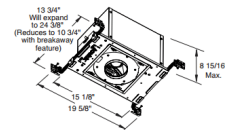

CLICK TO VIEW PRODUCT

Notes: