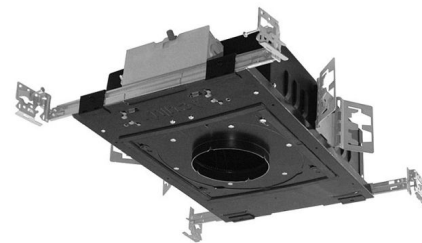

Specifications

REFLECTOR/BAFFLE COLOR	N/A
BODY FINISH	Black
WATTAGE	27W
DIMMER	Dimmable
DIMENSIONS	19.63"W x 4"H x 13.75"D
INTEGRATED LED MODULE	1 x LED/27W/120V LED

Technical Information

HOUSING HEIGHT	4"
HOUSING TYPE	New Construction NON IC
CEILING TYPE	Drywall with Trim
LAMP LIFE	50000 hours
BEAM ANGLE	35°
COLOR RENDERING	80 CRI
LAMP COLOR	2700K
LUMENS/WATT	74.07
LUMINOUS FLUX	2000 lumens

Shown in black

CLICK TO VIEW PRODUCT

Notes: