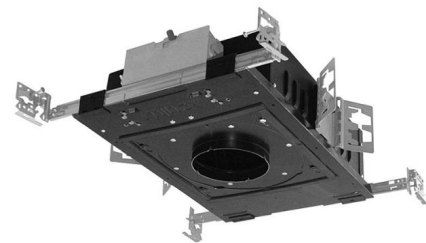

Description

The Aculux TC420LP 3.25 Inch 2000 Lumen Low Profile Recessed LED Non-IC Luminaire with 35 degree beam angle has 45 degree visual cutoff and features precision Acu-Aim geared hot-aiming. Compatible with downlight, adjustable and wall wash trims. Non-IC luminaires must be used in non-insulated areas or where insulation is spaced at least 3 inches from housing. Available in 2700K, 3000K, 3500K or 4000K color temperatures, 80CRI, with modular field interchangeable optics of 12 degree Spot, 24 degree Narrow Flood, 35 degree Flood, and 50 degree Wide Flood, 120 volt. LED driver field replaceable from above or below the ceiling. 50,000 hour lamp life rated at 70 percent lumen maintenance. Optional optical accessories sold separately. Trim styles include: Trim Ring, Self-Flanged and Flush Mount reflectors, sold separately. For flush mount installations in drywall ceiling, use the FMA4 flush mount adapter, sold separately. UL and cUL listed for through branch wiring and damp locations. Wet location listed with certain trims. Energy Star qualified with select trims. 5 year warranty. 19.63 inch width x 13.75 inch depth x 4 inch height. See attached manufacturer dimmer compatibility reference for compatible dimmers. A complete fixture includes a housing and trim, sold separately.

Specifications

REFLECTOR/BAFFLE COLOR	N/A
BODY FINISH	Black
WATTAGE	27W
DIMMER	Dimmable
DIMENSIONS	19.63"W x 4"H x 13.75"D
INTEGRATED LED MODULE	1 x LED/27W/120V LED

Technical Information

HOUSING HEIGHT	4"
HOUSING TYPE	New Construction NON IC
CEILING TYPE	Drywall with Trim
LAMP LIFE	50000 hours
BEAM ANGLE	35°
COLOR RENDERING	80 CRI
LAMP COLOR	2700K
LUMENS/WATT	74.07
LUMINOUS FLUX	2000 lumens