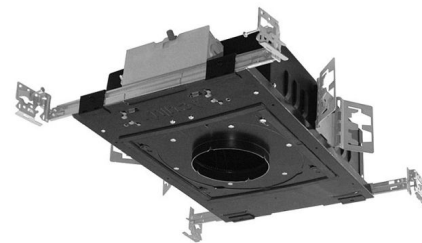

Specifications

REFLECTOR/BAFFLE COLOR	N/A
BODY FINISH	Black
WATTAGE	27W
DIMMER	Dimmable
DIMENSIONS	19.63"W x 4"H x 13.75"D
INTEGRATED LED MODULE	1 x LED/27W/120V LED

Technical Information

HOUSING HEIGHT	4"
HOUSING TYPE	New Construction NON IC
CEILING TYPE	Drywall with Trim
LAMP LIFE	50000 hours
BEAM ANGLE	35°
COLOR RENDERING	90 CRI
LAMP COLOR	2700K
LUMENS/WATT	74.07
LUMINOUS FLUX	2000 lumens

Shown in black

CLICK TO VIEW PRODUCT

Notes: