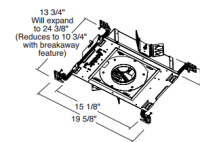

CLICK TO VIEW PRODUCT

Notes: