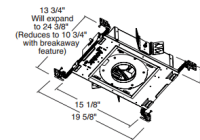

CLICK TO VIEW PRODUCT

Notes: