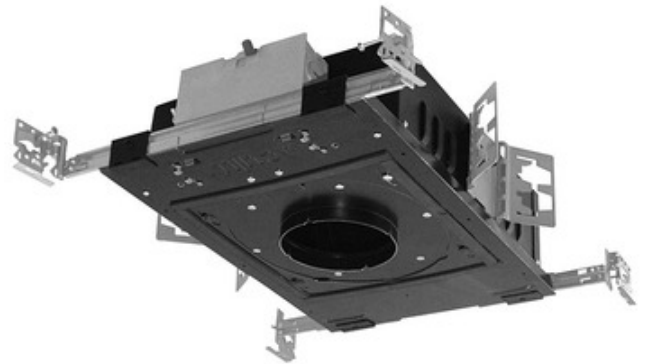

BRAND

Juno Lighting

DESCRIPTION

The Aculux TC420LP 3.25 Inch 2000 Lumen Low Profile Recessed LED Non-IC Luminaire with 24 degree beam angle has 45 degree visual cutoff and features precision Acu-Aim geared hot-aiming. Compatible with downlight, adjustable and wall wash trims. Non-IC luminaires must be used in non-insulated areas or where insulation is spaced at least 3 inches from housing. Available in 2700K, 3000K, 3500K or 4000K color temperatures, 80CRI, with modular field interchangeable optics of 12 degree Spot, 24 degree Narrow Flood, 35 degree Flood, and 50 degree Wide Flood, 120 volt. LED driver field replaceable from above or below the ceiling. 50,000 hour lamp life rated at 70 percent lumen maintenance. Optional optical accessories sold separately. Trim styles include: Trim Ring, Self-Flanged and Flush Mount reflectors, sold separately. For flush mount installations in drywall ceiling, use the FMA4 flush mount adapter, sold separately. UL and cUL listed for through branch wiring and damp locations. Wet location listed with certain trims. Energy Star qualified with select trims. 5 year warranty. 19.63 inch width x 13.75 inch depth x 4 inch height. See attached manufacturer dimmer compatibility reference for compatible dimmers. A complete fixture includes a housing and trim, sold separately.

Shown in: Black

TRIM COLOR	N/A
BODY FINISH	Black
WATTAGE	27W
DIMMER	Dimmable
DIMENSIONS	19.63"W x 4"H x 13.75"D
INTEGRATED LED MODULE	
LAMP	1 x LED/27W/120V LED

Technical Information

LUMINOUS FLUX	2000 lumens
LUMENS/WATT	74.07
LAMP COLOR	2700K
COLOR RENDERING	80 CRI
BEAM ANGLE	24°
LAMP LIFE	50000 hours
CEILING TYPE	Drywall with Trim
HOUSING TYPE	New Construction NON IC