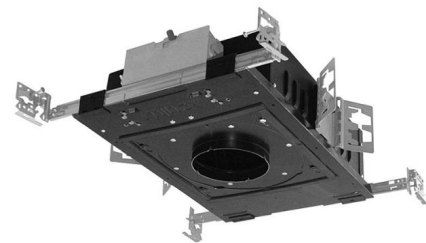

Description

The Aculux TC420LP 3.25 Inch 2000 Lumen Low Profile Recessed LED Non-IC Luminaire with 24 degree beam angle has 45 degree visual cutoff and features precision Acu-Aim geared hot-aiming. Compatible with downlight, adjustable and wall wash trims. Non-IC luminaires must be used in non-insulated areas or where insulation is spaced at least 3 inches from housing. Available in 2700K, 3000K, 3500K or 4000K color temperatures, 80CRI, with modular field interchangeable optics of 12 degree Spot, 24 degree Narrow Flood, 35 degree Flood, and 50 degree Wide Flood, 120 volt. LED driver field replaceable from above or below the ceiling. 50,000 hour lamp life rated at 70 percent lumen maintenance. Optional optical accessories sold separately. Trim styles include: Trim Ring, Self-Flanged and Flush Mount reflectors, sold separately. For flush mount installations in drywall ceiling, use the FMA4 flush mount adapter, sold separately. UL and cUL listed for through branch wiring and damp locations. Wet location listed with certain trims. Energy Star qualified with select trims. 5 year warranty. 19.63 inch width x 13.75 inch depth x 4 inch height. See attached manufacturer dimmer compatibility reference for compatible dimmers. A complete fixture includes a housing and trim, sold separately.

Specifications

REFLECTOR/BAFFLE COLOR	N/A
BODY FINISH	Black
WATTAGE	27W
DIMMER	Dimmable
DIMENSIONS	19.63"W x 4"H x 13.75"D
INTEGRATED LED MODULE	1 x LED/27W/120V LED

Technical Information

HOUSING HEIGHT	4"
HOUSING TYPE	New Construction NON IC
CEILING TYPE	Drywall with Trim
LAMP LIFE	50000 hours
BEAM ANGLE	24°
COLOR RENDERING	80 CRI
LAMP COLOR	2700K
LUMENS/WATT	74.07
LUMINOUS FLUX	2000 lumens