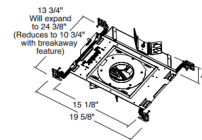

CLICK TO VIEW PRODUCT

Notes: