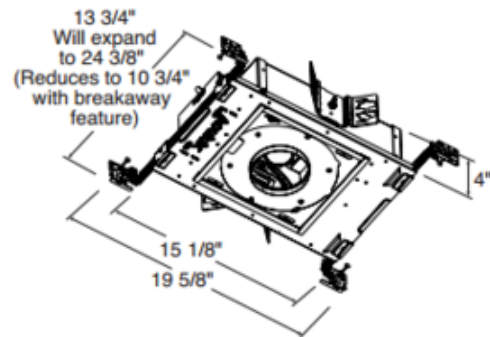

COMPANY	PROJECT	FIXTURE TYPE	APPROVED BY	DATE