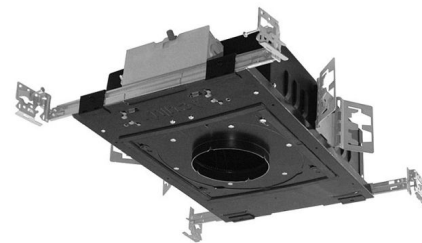

Specifications

REFLECTOR/BAFFLE COLOR	N/A
BODY FINISH	Black
WATTAGE	27W
DIMMER	Dimmable
DIMENSIONS	19.63"W x 4"H x 13.75"D
INTEGRATED LED MODULE	1 x LED/27W/120V LED

Technical Information

HOUSING HEIGHT	4"
HOUSING TYPE	New Construction NON IC
CEILING TYPE	Drywall with Trim
LAMP LIFE	50000 hours
BEAM ANGLE	24°
COLOR RENDERING	80 CRI
LAMP COLOR	2700K
LUMENS/WATT	74.07
LUMINOUS FLUX	2000 lumens

Shown in black

CLICK TO VIEW PRODUCT

Notes: