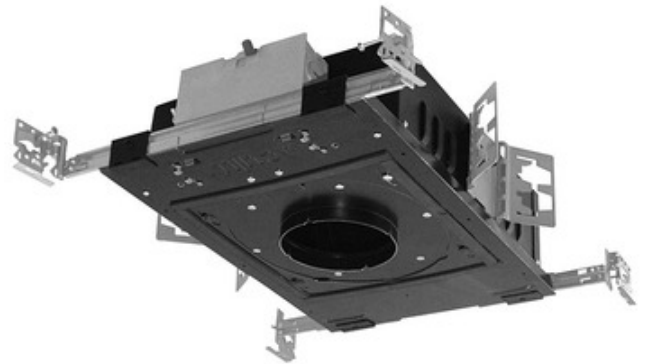

**BRAND**

Juno Lighting

**DESCRIPTION**

The Aculux TC420LP 3.25 Inch 2000 Lumen Low Profile Recessed LED Non-IC Luminaire with 24 degree beam angle has 45 degree visual cutoff and features precision Acu-Aim geared hot-aiming. Compatible with downlight, adjustable and wall wash trims. Non-IC luminaires must be used in non-insulated areas or where insulation is spaced at least 3 inches from housing. Available in 2700K or 3000K color temperatures, 90CRI, with modular field interchangeable optics of 12 degree Spot, 24 degree Narrow Flood, 35 degree Flood, and 50 degree Wide Flood, 120 volt. LED driver field replaceable from above or below the ceiling. 50,000 hour lamp life rated at 70 percent lumen maintenance. Optional optical accessories sold separately. Trim styles include: Trim Ring, Self-Flanged and Flush Mount reflectors, sold separately. For flush mount installations in drywall ceiling, use the FMA4 flush mount adapter, sold separately. UL and cUL listed for through branch wiring and damp locations. Wet location listed with certain trims. Energy Star qualified with select trims. 5 year warranty. 19.63 inch width x 13.75 inch depth x 4 inch height. See attached manufacturer dimmer compatibility reference for compatible dimmers. A complete fixture includes a housing and trim, sold separately.

Shown in: Black

<b>TRIM COLOR</b>	N/A
<b>BODY FINISH</b>	Black
<b>WATTAGE</b>	27W
<b>DIMMER</b>	Dimmable
<b>DIMENSIONS</b>	19.63"W x 4"H x 13.75"D
<b>INTEGRATED LED MODULE</b>	
<b>LAMP</b>	1 x LED/27W/120V LED

*Technical Information*

<b>LUMINOUS FLUX</b>	2000 lumens
<b>LUMENS/WATT</b>	74.07
<b>LAMP COLOR</b>	2700K
<b>COLOR RENDERING</b>	90 CRI
<b>BEAM ANGLE</b>	24°
<b>LAMP LIFE</b>	50000 hours
<b>FUNCTION</b>	Downlight
<b>CEILING TYPE</b>	Drywall Trimless/Flush
<b>HOUSING TYPE</b>	New Construction NON IC
<b>HOUSING HEIGHT</b>	4"
<b>SPEC #</b>	JUN538508