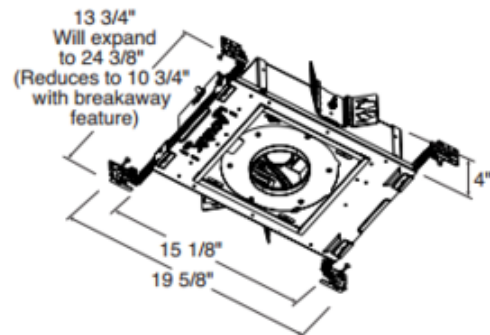

COMPANY	PROJECT	FIXTURE TYPE	APPROVED BY	DATE