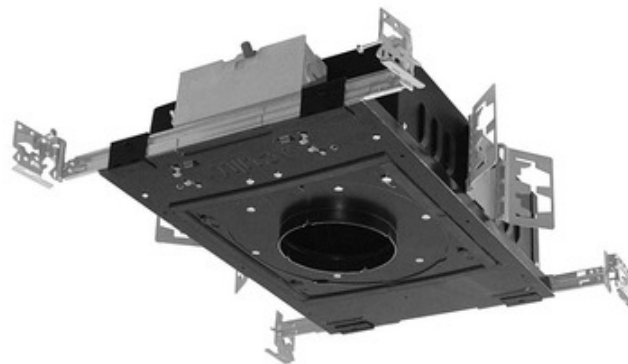

**BRAND**

Juno Lighting

**DESCRIPTION**

The Aculux TC420LP 3.25 Inch 2000 Lumen Low Profile Recessed LED Non-IC Luminaire with 12 degree beam angle has 45 degree visual cutoff and features precision Acu-Aim geared hot-aiming. Compatible with downlight, adjustable and wall wash trims. Non-IC luminaires must be used in non-insulated areas or where insulation is spaced at least 3 inches from housing. Available in 2700K, 3000K, 3500K or 4000K color temperatures, 80CRI, with modular field interchangeable optics of 12 degree Spot, 24 degree Narrow Flood, 35 degree Flood, and 50 degree Wide Flood, 120 volt. LED driver field replaceable from above or below the ceiling. 50,000 hour lamp life rated at 70 percent lumen maintenance. Optional optical accessories sold separately. Trim styles include: Trim Ring, Self-Flanged and Flush Mount reflectors, sold separately. For flush mount installations in drywall ceiling, use the FMA4 flush mount adapter, sold separately. UL and cUL listed for through branch wiring and damp locations. Wet location listed with certain trims. Energy Star qualified with select trims. 5 year warranty. 19.63 inch width x 13.75 inch depth x 4 inch height. See attached manufacturer dimmer compatibility reference for compatible dimmers. A complete fixture includes a housing and trim, sold separately.

Shown in: Black

<b>TRIM COLOR</b>	N/A
<b>BODY FINISH</b>	Black
<b>WATTAGE</b>	27W
<b>DIMMER</b>	Dimmable
<b>DIMENSIONS</b>	19.63"W x 4"H x 13.75"D
<b>INTEGRATED LED MODULE</b>	
<b>LAMP</b>	1 x LED/27W/120V LED