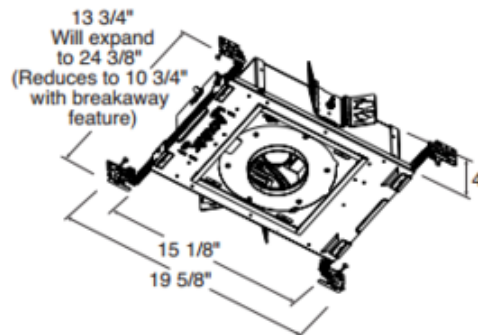

COMPANY	PROJECT	FIXTURE TYPE	APPROVED BY	DATE