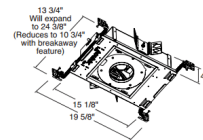

CLICK TO VIEW PRODUCT

Notes: