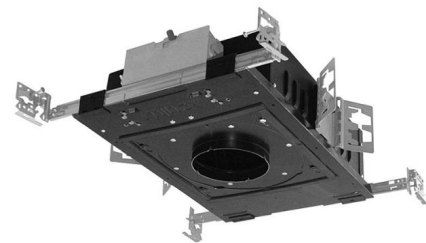

Specifications

REFLECTOR/BAFFLE COLOR	N/A
BODY FINISH	Black
WATTAGE	27W
DIMMER	Dimmable
DIMENSIONS	19.63"W x 4"H x 13.75"D
INTEGRATED LED MODULE	1 x LED/27W/120V LED

Technical Information

HOUSING HEIGHT	4"
HOUSING TYPE	New Construction NON IC
CEILING TYPE	Drywall with Trim
LAMP LIFE	50000 hours
BEAM ANGLE	12°
COLOR RENDERING	90 CRI
LAMP COLOR	2700K
LUMENS/WATT	74.07
LUMINOUS FLUX	2000 lumens

Shown in black

CLICK TO VIEW PRODUCT

Notes: