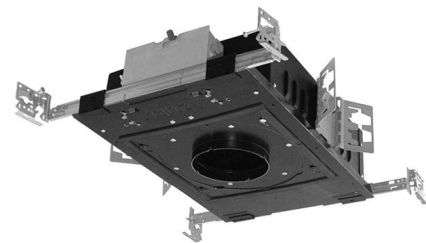

Description

The Aculux TC420LP 3.25 Inch 2000 Lumen Low Profile Recessed LED Non-IC Luminaire with 12 degree beam angle has 45 degree visual cutoff and features precision Acu-Aim geared hot-aiming. Compatible with downlight, adjustable and wall wash trims. Non-IC luminaires must be used in non-insulated areas or where insulation is spaced at least 3 inches from housing. Available in 2700K or 3000K color temperatures, 90CRI, with modular field interchangeable optics of 12 degree Spot, 24 degree Narrow Flood, 35 degree Flood, and 50 degree Wide Flood, 120 volt. LED driver field replaceable from above or below the ceiling. 50,000 hour lamp life rated at 70 percent lumen maintenance. Optional optical accessories sold separately. Trim styles include: Trim Ring, Self-Flanged and Flush Mount reflectors, sold separately. For flush mount installations in drywall ceiling, use the FMA4 flush mount adapter, sold separately. UL and cUL listed for through branch wiring and damp locations. Wet location listed with certain trims. Energy Star qualified with select trims. 5 year warranty. 19.63 inch width x 13.75 inch depth x 4 inch height. See attached manufacturer dimmer compatibility reference for compatible dimmers. A complete fixture includes a housing and trim, sold separately.

Specifications

REFLECTOR/BAFFLE COLOR	N/A
BODY FINISH	Black
WATTAGE	27W
DIMMER	Dimmable
DIMENSIONS	19.63"W x 4"H x 13.75"D
INTEGRATED LED MODULE	1 x LED/27W/120V LED

Technical Information

HOUSING HEIGHT	4"
HOUSING TYPE	New Construction NON IC
CEILING TYPE	Drywall with Trim
LAMP LIFE	50000 hours
BEAM ANGLE	12°
COLOR RENDERING	90 CRI
LAMP COLOR	2700K
LUMENS/WATT	74.07
LUMINOUS FLUX	2000 lumens