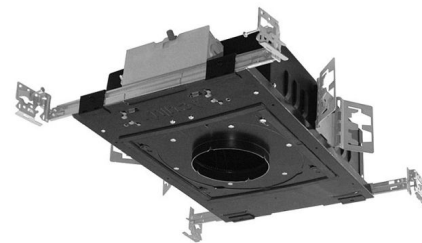

Specifications

REFLECTOR/BAFFLE COLOR	N/A
BODY FINISH	Black
WATTAGE	27W
DIMMER	Dimmable
DIMENSIONS	19.63"W x 4"H x 13.75"D
INTEGRATED LED MODULE	1 x LED/27W/120V LED

Technical Information

HOUSING HEIGHT	4"
HOUSING TYPE	New Construction NON IC
CEILING TYPE	Drywall with Trim
LAMP LIFE	50000 hours
BEAM ANGLE	50°
COLOR RENDERING	80 CRI
LAMP COLOR	2700K
LUMENS/WATT	74.07
LUMINOUS FLUX	2000 lumens

Shown in black

CLICK TO VIEW PRODUCT

Notes: