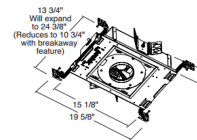

CLICK TO VIEW PRODUCT

Notes: