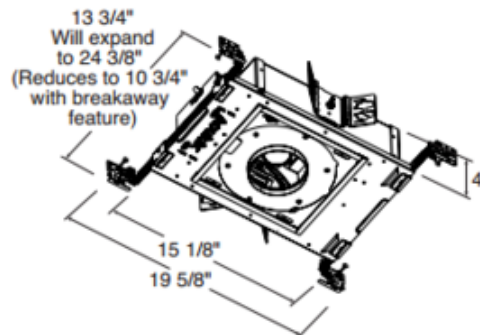

COMPANY	PROJECT	FIXTURE TYPE	APPROVED BY	DATE