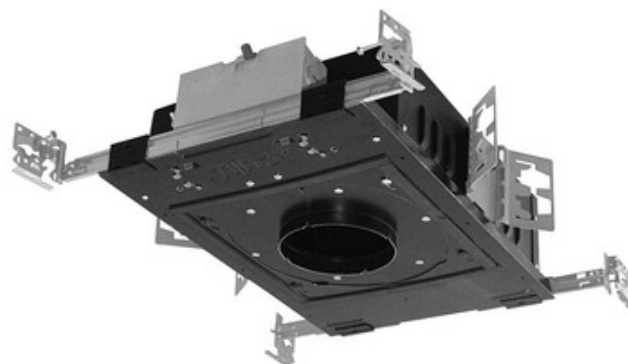

BRAND

Juno Lighting

DESCRIPTION

The Aculux TC420LP 3.25 Inch 2000 Lumen Low Profile Recessed LED Non-IC Luminaire with 12 degree beam angle has 45 degree visual cutoff and features precision Acu-Aim geared hot-aiming. Compatible with downlight, adjustable and wall wash trims. Non-IC luminaires must be used in non-insulated areas or where insulation is spaced at least 3 inches from housing. Available in 2700K, 3000K, 3500K or 4000K color temperatures, 80CRI, with modular field interchangeable optics of 12 degree Spot, 24 degree Narrow Flood, 35 degree Flood, and 50 degree Wide Flood, 120 volt. LED driver field replaceable from above or below the ceiling. 50,000 hour lamp life rated at 70 percent lumen maintenance. Optional optical accessories sold separately. Trim styles include: Trim Ring, Self-Flanged and Flush Mount reflectors, sold separately. For flush mount installations in drywall ceiling, use the FMA4 flush mount adapter, sold separately. UL and cUL listed for through branch wiring and damp locations. Wet location listed with certain trims. Energy Star qualified with select trims. 5 year warranty. 19.63 inch width x 13.75 inch depth x 4 inch height. See attached manufacturer dimmer compatibility reference for compatible dimmers. A complete fixture includes a housing and trim, sold separately.

Shown in: Black

TRIM COLOR	N/A
BODY FINISH	Black
WATTAGE	27W
DIMMER	Dimmable
DIMENSIONS	19.63"W x 4"H x 13.75"D
INTEGRATED LED MODULE	
LAMP	1 x LED/27W/120V LED

Technical Information

LUMINOUS FLUX	2000 lumens
LUMENS/WATT	74.07
LAMP COLOR	2700K
COLOR RENDERING	80 CRI
BEAM ANGLE	50°
LAMP LIFE	50000 hours
CEILING TYPE	Drywall with Trim
HOUSING TYPE	New Construction NON IC