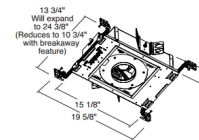

CLICK TO VIEW PRODUCT

Notes: