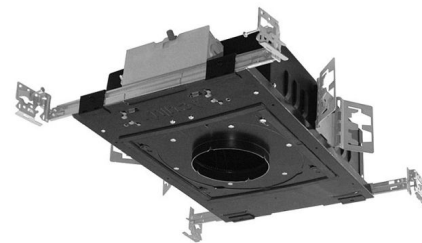

Description

The Aculux TC420LP 3.25 Inch 2000 Lumen Low Profile Recessed LED Non-IC Luminaire with 50 degree beam angle has 45 degree visual cutoff and features precision Acu-Aim geared hot-aiming. Compatible with downlight, adjustable and wall wash trims. Non-IC luminaires must be used in non-insulated areas or where insulation is spaced at least 3 inches from housing. Available in 2700K or 3000K color temperatures, 90CRI, with modular field interchangeable optics of 12 degree Spot, 24 degree Narrow Flood, 35 degree Flood, and 50 degree Wide Flood, 120 volt. LED driver field replaceable from above or below the ceiling. 50,000 hour lamp life rated at 70 percent lumen maintenance. Optional optical accessories sold separately. Trim styles include: Trim Ring, Self-Flanged and Flush Mount reflectors, sold separately. For flush mount installations in drywall ceiling, use the FMA4 flush mount adapter, sold separately. UL and cUL listed for through branch wiring and damp locations. Wet location listed with certain trims. Energy Star qualified with select trims. 5 year warranty. 19.63 inch width x 13.75 inch depth x 4 inch height. See attached manufacturer dimmer compatibility reference for compatible dimmers. A complete fixture includes a housing and trim, sold separately.

Specifications

REFLECTOR/BAFFLE COLOR	N/A
BODY FINISH	Black
WATTAGE	27W
DIMMER	Dimmable
DIMENSIONS	19.63"W x 4"H x 13.75"D
INTEGRATED LED MODULE	1 x LED/27W/120V LED

Technical Information

HOUSING HEIGHT	4"
HOUSING TYPE	New Construction NON IC
CEILING TYPE	Drywall with Trim
LAMP LIFE	50000 hours
BEAM ANGLE	50°
COLOR RENDERING	90 CRI
LAMP COLOR	2700K
LUMENS/WATT	74.07
LUMINOUS FLUX	2000 lumens