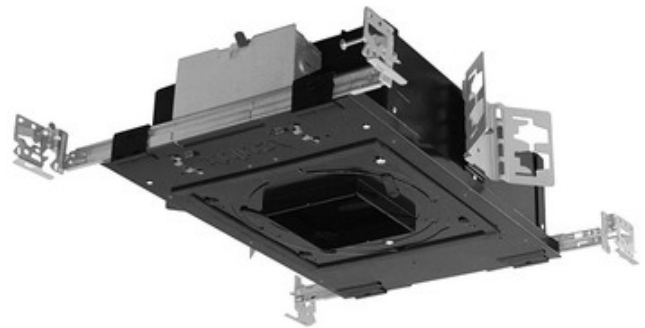

**BRAND**

Juno Lighting

**DESCRIPTION**

The Aculux TC420LPSQ 3.25 Inch 2000 Lumen Low Profile Recessed LED Non-IC Luminaire with 35 degree beam angle has 45 degree visual cutoff and features precision Acu-Aim geared hot-aiming. Compatible with downlight, adjustable and wall wash trims. Non-IC luminaires must be used in non-insulated areas or where insulation is spaced at least 3 inches from housing. Available in 2700K, 3000K, 3500K or 4000K color temperatures, 80CRI, with modular field interchangeable optics of 12 degree Spot, 24 degree Narrow Flood, 35 degree Flood, and 50 degree Wide Flood, 120 volt. LED driver field replaceable from above or below the ceiling. 50,000 hour lamp life rated at 70 percent lumen maintenance. Optional optical accessories sold separately. Trim styles include: Trim Ring, Self-Flanged and Flush Mount reflectors, sold separately. For flush mount installations in drywall ceiling, use the FMA4 flush mount adapter, sold separately. UL and cUL listed for through branch wiring and damp locations. Wet location listed with certain trims. Energy Star qualified with select trims. 5 year warranty. 19.63 inch width x 13.75 inch depth x 4 inch height. See attached manufacturer dimmer compatibility reference for compatible dimmers with a 120 volt driver. A complete fixture includes a housing and trim, sold separately.

Shown in: Black

<b>TRIM COLOR</b>	N/A
<b>BODY FINISH</b>	Black
<b>WATTAGE</b>	27W
<b>DIMMER</b>	Dimmable
<b>DIMENSIONS</b>	19.63"W x 4"H x 13.75"D
<b>INTEGRATED LED MODULE</b>	
<b>LAMP</b>	1 x LED/27W/120V LED