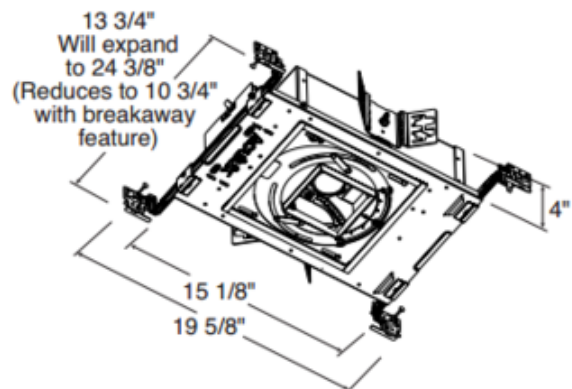

COMPANY	PROJECT	FIXTURE TYPE	APPROVED BY	DATE