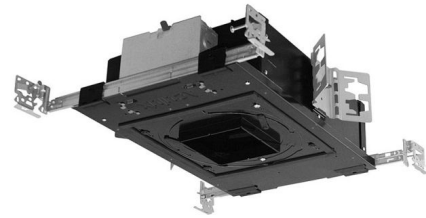

Lightology

lightology.com
866-954-4489
04-27-26

Project: _____

Company: _____

Location: _____ Fixture Type: _____

SPEC #: **JUN538601**

Approved On: _____ Approved By: _____

Aculux 3.25 Inch Square 2000LM 35Deg Low Profile 80CRI By Juno Lighting

Description

The Aculux TC420LPSQ 3.25 Inch 2000 Lumen Low Profile Recessed LED Non-IC Luminaire with 35 degree beam angle has 45 degree visual cutoff and features precision Acu-Aim geared hot-aiming. Compatible with downlight, adjustable and wall wash trims. Non-IC luminaires must be used in non-insulated areas or where insulation is spaced at least 3 inches from housing. Available in 2700K, 3000K, 3500K or 4000K color temperatures, 80CRI, with modular field interchangeable optics of 12 degree Spot, 24 degree Narrow Flood, 35 degree Flood, and 50 degree Wide Flood, 120 volt. LED driver field replaceable from above or below the ceiling. 50,000 hour lamp life rated at 70 percent lumen maintenance. Optional optical accessories sold separately. Trim styles include: Trim Ring, Self-Flanged and Flush Mount reflectors, sold separately. For flush mount installations in drywall ceiling, use the FMA4 flush mount adapter, sold separately. UL and cUL listed for through branch wiring and damp locations. Wet location listed with certain trims. Energy Star qualified with select trims. 5 year warranty. 19.63 inch width x 13.75 inch depth x 4 inch height. See attached manufacturer dimmer compatibility reference for compatible dimmers with a 120 volt driver. A complete fixture includes a housing and trim, sold separately.

Specifications

REFLECTOR/BAFFLE COLOR	N/A
BODY FINISH	Black
WATTAGE	27W
DIMMER	Dimmable
DIMENSIONS	19.63"W x 4"H x 13.75"D
INTEGRATED LED MODULE	1 x LED/27W/120V LED

Technical Information

HOUSING HEIGHT	4"
HOUSING TYPE	New Construction NON IC
CEILING TYPE	Drywall with Trim
LAMP LIFE	50000 hours
BEAM ANGLE	35°
COLOR RENDERING	80 CRI
LAMP COLOR	2700K
LUMENS/WATT	74.07
LUMINOUS FLUX	2000 lumens