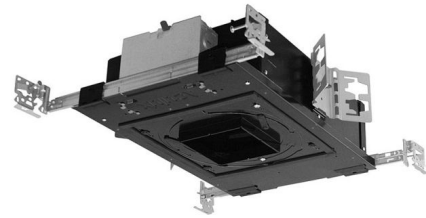

Description

The Aculux TC420LPSQ 3.25 Inch 2000 Lumen Low Profile Recessed LED Non-IC Luminaire with 12 degree beam angle has 45 degree visual cutoff and features precision Acu-Aim geared hot-aiming. Compatible with downlight, adjustable and wall wash trims. Non-IC luminaires must be used in non-insulated areas or where insulation is spaced at least 3 inches from housing. Available in 2700K, 3000K, 3500K or 4000K color temperatures, 80CRI, with modular field interchangeable optics of 12 degree Spot, 24 degree Narrow Flood, 35 degree Flood, and 50 degree Wide Flood, 120 volt. LED driver field replaceable from above or below the ceiling. 50,000 hour lamp life rated at 70 percent lumen maintenance. Optional optical accessories sold separately. Trim styles include: Trim Ring, Self-Flanged and Flush Mount reflectors, sold separately. For flush mount installations in drywall ceiling, use the FMA4 flush mount adapter, sold separately. UL and cUL listed for through branch wiring and damp locations. Wet location listed with certain trims. Energy Star qualified with select trims. 5 year warranty. 19.63 inch width x 13.75 inch depth x 4 inch height. See attached manufacturer dimmer compatibility reference for compatible dimmers with a 120 volt driver. A complete fixture includes a housing and trim, sold separately.

Specifications

REFLECTOR/BAFFLE COLOR	N/A
BODY FINISH	Black
WATTAGE	27W
DIMMER	Dimmable
DIMENSIONS	19.63"W x 4"H x 13.75"D
INTEGRATED LED MODULE	1 x LED/27W/120V LED

Technical Information

HOUSING HEIGHT	4"
HOUSING TYPE	New Construction NON IC
CEILING TYPE	Drywall with Trim
LAMP LIFE	50000 hours
BEAM ANGLE	24°
COLOR RENDERING	80 CRI
LAMP COLOR	2700K
LUMENS/WATT	74.07
LUMINOUS FLUX	2000 lumens