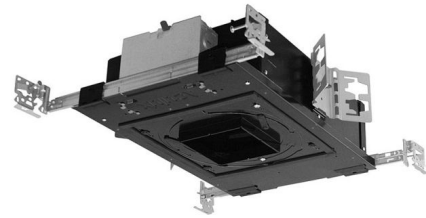

Description

The Aculux TC420LPSQ 3.25 Inch 2000 Lumen Low Profile Recessed LED Non-IC Luminaire with 12 degree beam angle has 45 degree visual cutoff and features precision Acu-Aim geared hot-aiming. Compatible with downlight, adjustable and wall wash trims. Non-IC luminaires must be used in non-insulated areas or where insulation is spaced at least 3 inches from housing. Available in 2700K, 3000K, 3500K or 4000K color temperatures, 80CRI, with modular field interchangeable optics of 12 degree Spot, 24 degree Narrow Flood, 35 degree Flood, and 50 degree Wide Flood, 120 volt. LED driver field replaceable from above or below the ceiling. 50,000 hour lamp life rated at 70 percent lumen maintenance. Optional optical accessories sold separately. Trim styles include: Trim Ring, Self-Flanged and Flush Mount reflectors, sold separately. For flush mount installations in drywall ceiling, use the FMA4 flush mount adapter, sold separately. UL and cUL listed for through branch wiring and damp locations. Wet location listed with certain trims. Energy Star qualified with select trims. 5 year warranty. 19.63 inch width x 13.75 inch depth x 4 inch height. See attached manufacturer dimmer compatibility reference for compatible dimmers with a 120 volt driver. A complete fixture includes a housing and trim, sold separately.

Specifications

REFLECTOR/BAFFLE COLOR	N/A
BODY FINISH	Black
WATTAGE	27W
DIMMER	Dimmable
DIMENSIONS	19.63"W x 4"H x 13.75"D
INTEGRATED LED MODULE	1 x LED/27W/120V LED

Technical Information

HOUSING HEIGHT	4"
HOUSING TYPE	New Construction NON IC
CEILING TYPE	Drywall with Trim
LAMP LIFE	50000 hours
BEAM ANGLE	12°
COLOR RENDERING	80 CRI
LAMP COLOR	2700K
LUMENS/WATT	74.07
LUMINOUS FLUX	2000 lumens