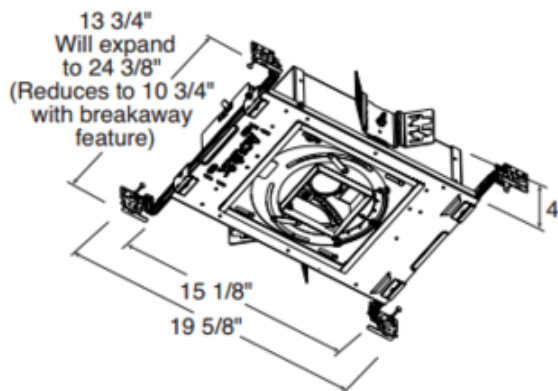

COMPANY	PROJECT	FIXTURE TYPE	APPROVED BY	DATE