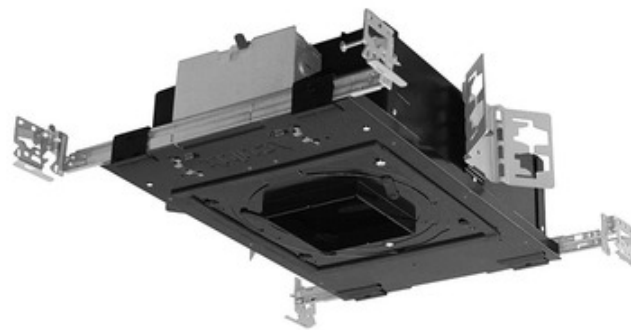

**BRAND**

Juno Lighting

**DESCRIPTION**

The Aculux TC420LPSQ 3.25 Inch 2000 Lumen Low Profile Recessed LED Non-IC Luminaire with 50 degree beam angle has 45 degree visual cutoff and features precision Acu-Aim geared hot-aiming. Compatible with downlight, adjustable and wall wash trims. Non-IC luminaires must be used in non-insulated areas or where insulation is spaced at least 3 inches from housing. Available in 2700K, 3000K, 3500K or 4000K color temperatures, 80CRI, with modular field interchangeable optics of 12 degree Spot, 24 degree Narrow Flood, 35 degree Flood, and 50 degree Wide Flood, 120 volt. LED driver field replaceable from above or below the ceiling. 50,000 hour lamp life rated at 70 percent lumen maintenance. Optional optical accessories sold separately. Trim styles include: Trim Ring, Self-Flanged and Flush Mount reflectors, sold separately. For flush mount installations in drywall ceiling, use the FMA4 flush mount adapter, sold separately. UL and cUL listed for through branch wiring and damp locations. Wet location listed with certain trims. Energy Star qualified with select trims. 5 year warranty. 19.63 inch width x 13.75 inch depth x 4 inch height. See attached manufacturer dimmer compatibility reference for compatible dimmers with a 120 volt driver. A complete fixture includes a housing and trim, sold separately.

Shown in: Black

<b>TRIM COLOR</b>	N/A
<b>BODY FINISH</b>	Black
<b>WATTAGE</b>	27W
<b>DIMMER</b>	Dimmable
<b>DIMENSIONS</b>	19.63"W x 4"H x 13.75"D
<b>INTEGRATED LED MODULE</b>	
<b>LAMP</b>	1 x LED/27W/120V LED