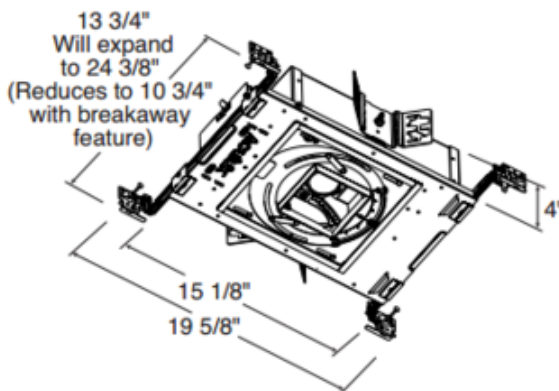

**BRAND**

Juno Lighting

**DESCRIPTION**

The Aculux TC420LPSQ 3.25 Inch 2000 Lumen Low Profile Recessed LED Non-IC Luminaire with 24 degree beam angle has 45 degree visual cutoff and features precision Acu-Aim geared hot-aiming. Compatible with downlight, adjustable and wall wash trims. Non-IC luminaires must be used in non-insulated areas or where insulation is spaced at least 3 inches from housing. Available in 2700K or 3000K color temperatures, 90CRI, with modular field interchangeable optics of 12 degree Spot, 24 degree Narrow Flood, 35 degree Flood, and 50 degree Wide Flood, 120 volt. LED driver field replaceable from above or below the ceiling. 50,000 hour lamp life rated at 70 percent lumen maintenance. Optional optical accessories sold separately. Trim styles include: Trim Ring, Self-Flanged and Flush Mount reflectors, sold separately. For flush mount installations in drywall ceiling, use the FMA4 flush mount adapter, sold separately. UL and cUL listed for through branch wiring and damp locations. Wet location listed with certain trims. Energy Star qualified with select trims. 5 year warranty. 19.63 inch width x 13.75 inch depth x 4 inch height. See attached manufacturer dimmer compatibility reference for compatible dimmers with a 120 volt driver. A complete fixture includes a housing and trim, sold separately.

Shown in: Black

<b>TRIM COLOR</b>	N/A
<b>BODY FINISH</b>	Black
<b>WATTAGE</b>	27W
<b>DIMMER</b>	Dimmable
<b>DIMENSIONS</b>	19.63"W x 4"H x 13.75"D
<b>INTEGRATED LED MODULE</b>	
<b>LAMP</b>	1 x LED/27W/120V LED
<i>Technical Information</i>	
<b>LUMINOUS FLUX</b>	2000 lumens
<b>LUMENS/WATT</b>	74.07
<b>LAMP COLOR</b>	2700K
<b>COLOR RENDERING</b>	90 CRI
<b>BEAM ANGLE</b>	24°
<b>LAMP LIFE</b>	50000 hours
<b>CEILING TYPE</b>	Drywall with Trim
<b>HOUSING TYPE</b>	New Construction NON IC
<b>SPEC #</b>	JUN538606