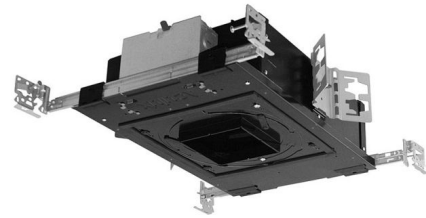

Lightology

lightology.com
866-954-4489
06-04-26

Project: _____
 Company: _____
 Location: _____ Fixture Type: _____
 SPEC #: **JUN538606**
 Approved On: _____ Approved By: _____

Aculux 3.25 Inch Square 2000LM 24Deg Low Profile 90CRI By Juno Lighting

Description

The Aculux TC420LPSQ 3.25 Inch 2000 Lumen Low Profile Recessed LED Non-IC Luminaire with 24 degree beam angle has 45 degree visual cutoff and features precision Acu-Aim geared hot-aiming. Compatible with downlight, adjustable and wall wash trims. Non-IC luminaires must be used in non-insulated areas or where insulation is spaced at least 3 inches from housing. Available in 2700K or 3000K color temperatures, 90CRI, with modular field interchangeable optics of 12 degree Spot, 24 degree Narrow Flood, 35 degree Flood, and 50 degree Wide Flood, 120 volt. LED driver field replaceable from above or below the ceiling. 50,000 hour lamp life rated at 70 percent lumen maintenance. Optional optical accessories sold separately. Trim styles include: Trim Ring, Self-Flanged and Flush Mount reflectors, sold separately. For flush mount installations in drywall ceiling, use the FMA4 flush mount adapter, sold separately. UL and cUL listed for through branch wiring and damp locations. Wet location listed with certain trims. Energy Star qualified with select trims. 5 year warranty. 19.63 inch width x 13.75 inch depth x 4 inch height. See attached manufacturer dimmer compatibility reference for compatible dimmers with a 120 volt driver. A complete fixture includes a housing and trim, sold separately.

Specifications

REFLECTOR/BAFFLE COLOR	N/A
BODY FINISH	Black
WATTAGE	27W
DIMMER	Dimmable
DIMENSIONS	19.63"W x 4"H x 13.75"D
INTEGRATED LED MODULE	1 x LED/27W/120V LED

Technical Information

HOUSING HEIGHT	4"
HOUSING TYPE	New Construction NON IC
CEILING TYPE	Drywall with Trim
LAMP LIFE	50000 hours
BEAM ANGLE	24°
COLOR RENDERING	90 CRI
LAMP COLOR	2700K
LUMENS/WATT	74.07
LUMINOUS FLUX	2000 lumens