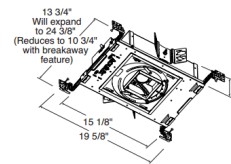

CLICK TO VIEW PRODUCT

Notes: