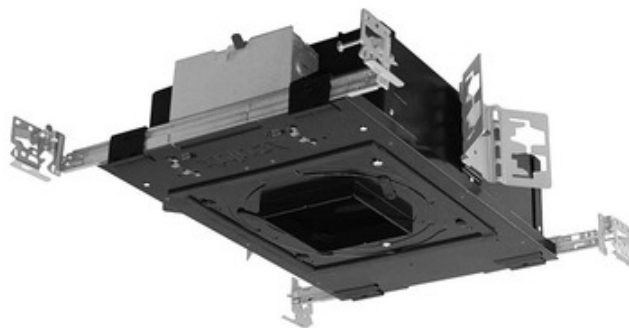

**BRAND**

Juno Lighting

**DESCRIPTION**

The Aculux TC420LPSQ 3.25 Inch 2000 Lumen Low Profile Recessed LED Non-IC Luminaire with 24 degree beam angle has 45 degree visual cutoff and features precision Acu-Aim geared hot-aiming. Compatible with downlight, adjustable and wall wash trims. Non-IC luminaires must be used in non-insulated areas or where insulation is spaced at least 3 inches from housing. Available in 2700K or 3000K color temperatures, 90CRI, with modular field interchangeable optics of 12 degree Spot, 24 degree Narrow Flood, 35 degree Flood, and 50 degree Wide Flood, 120 volt. LED driver field replaceable from above or below the ceiling. 50,000 hour lamp life rated at 70 percent lumen maintenance. Optional optical accessories sold separately. Trim styles include: Trim Ring, Self-Flanged and Flush Mount reflectors, sold separately. For flush mount installations in drywall ceiling, use the FMA4 flush mount adapter, sold separately. UL and cUL listed for through branch wiring and damp locations. Wet location listed with certain trims. Energy Star qualified with select trims. 5 year warranty. 19.63 inch width x 13.75 inch depth x 4 inch height. See attached manufacturer dimmer compatibility reference for compatible dimmers with a 120 volt driver. A complete fixture includes a housing and trim, sold separately.

Shown in: Black

<b>TRIM COLOR</b>	N/A
<b>BODY FINISH</b>	Black
<b>WATTAGE</b>	27W
<b>DIMMER</b>	Dimmable
<b>DIMENSIONS</b>	19.63"W x 4"H x 13.75"D
<b>INTEGRATED LED MODULE</b>	
<b>LAMP</b>	1 x LED/27W/120V LED
<i>Technical Information</i>	
<b>LUMINOUS FLUX</b>	2000 lumens
<b>LUMENS/WATT</b>	74.07
<b>LAMP COLOR</b>	2700K
<b>COLOR RENDERING</b>	90 CRI
<b>BEAM ANGLE</b>	24°
<b>LAMP LIFE</b>	50000 hours
<b>CEILING TYPE</b>	Drywall with Trim
<b>HOUSING TYPE</b>	New Construction NON IC
<b>SPEC #</b>	JUN538606