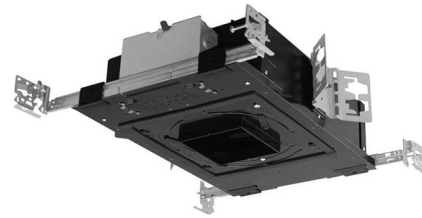

Specifications

REFLECTOR/BAFFLE COLOR	N/A
BODY FINISH	Black
WATTAGE	27W
DIMMER	Dimmable
DIMENSIONS	19.63"W x 4"H x 13.75"D
INTEGRATED LED MODULE	1 x LED/27W/120V LED

Technical Information

HOUSING HEIGHT	4"
HOUSING TYPE	New Construction NON IC
CEILING TYPE	Drywall with Trim
LAMP LIFE	50000 hours
BEAM ANGLE	24°
COLOR RENDERING	90 CRI
LAMP COLOR	2700K
LUMENS/WATT	74.07
LUMINOUS FLUX	2000 lumens

Shown in black