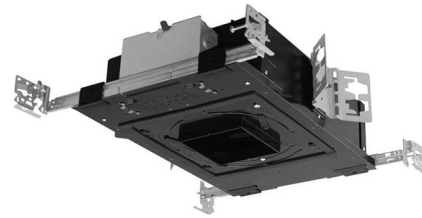

Specifications

REFLECTOR/BAFFLE COLOR	N/A
BODY FINISH	Black
WATTAGE	27W
DIMMER	Dimmable
DIMENSIONS	19.63"W x 4"H x 13.75"D
INTEGRATED LED MODULE	1 x LED/27W/120V LED

Technical Information

HOUSING HEIGHT	4"
HOUSING TYPE	New Construction NON IC
CEILING TYPE	Drywall with Trim
LAMP LIFE	50000 hours
BEAM ANGLE	12°
COLOR RENDERING	90 CRI
LAMP COLOR	2700K
LUMENS/WATT	74.07
LUMINOUS FLUX	2000 lumens

Shown in black