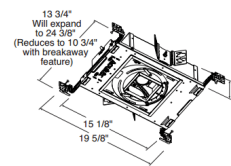

CLICK TO VIEW PRODUCT

Notes: