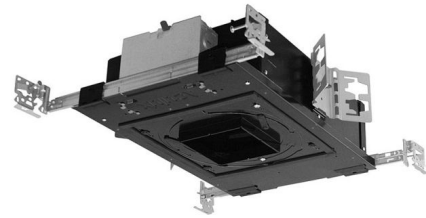

Specifications

REFLECTOR/BAFFLE COLOR	N/A
BODY FINISH	Black
WATTAGE	27W
DIMMER	Dimmable
DIMENSIONS	19.63"W x 4"H x 13.75"D
INTEGRATED LED MODULE	1 x LED/27W/120V LED

Technical Information

HOUSING HEIGHT	4"
HOUSING TYPE	New Construction NON IC
CEILING TYPE	Drywall with Trim
LAMP LIFE	50000 hours
BEAM ANGLE	50°
COLOR RENDERING	90 CRI
LAMP COLOR	2700K
LUMENS/WATT	74.07
LUMINOUS FLUX	2000 lumens

Shown in black