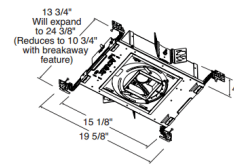

CLICK TO VIEW PRODUCT

Notes: