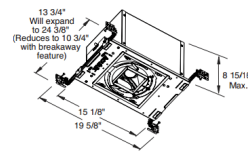

CLICK TO VIEW PRODUCT

Notes: