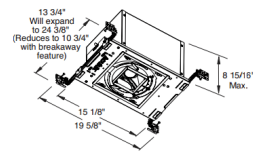

CLICK TO VIEW PRODUCT

Notes: