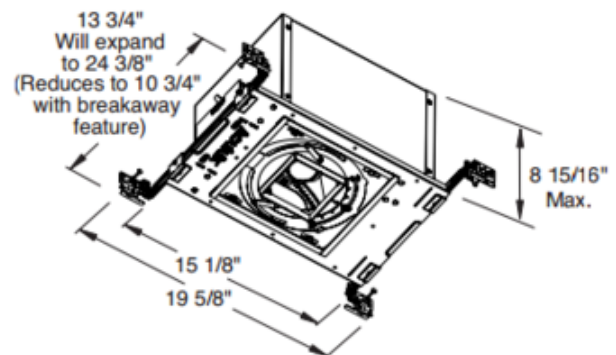

COMPANY	PROJECT	FIXTURE TYPE	APPROVED BY	DATE