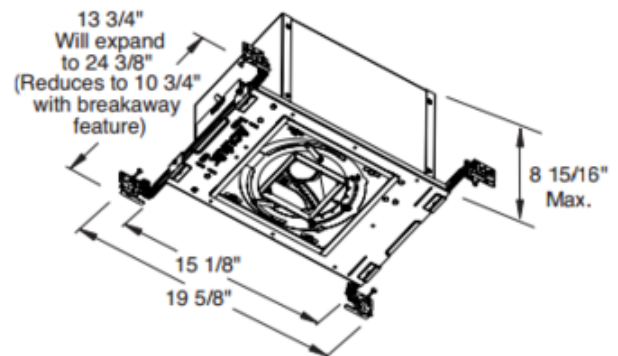

COMPANY	PROJECT	FIXTURE TYPE	APPROVED BY	DATE