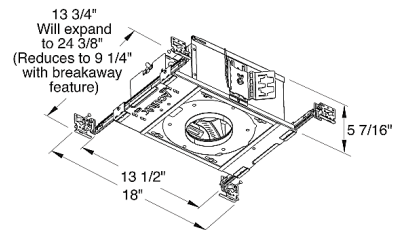

CLICK TO VIEW PRODUCT

Notes: