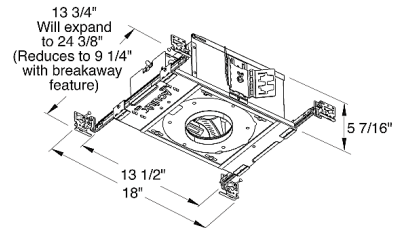

CLICK TO VIEW PRODUCT

Notes: