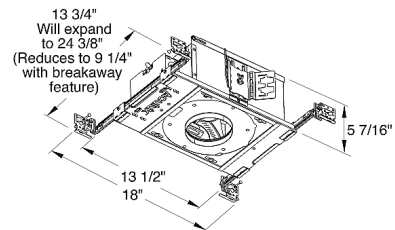

CLICK TO VIEW PRODUCT

Notes: