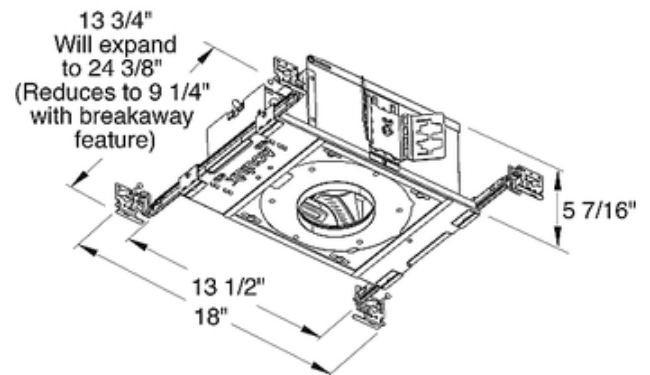

COMPANY	PROJECT	FIXTURE TYPE	APPROVED BY	DATE