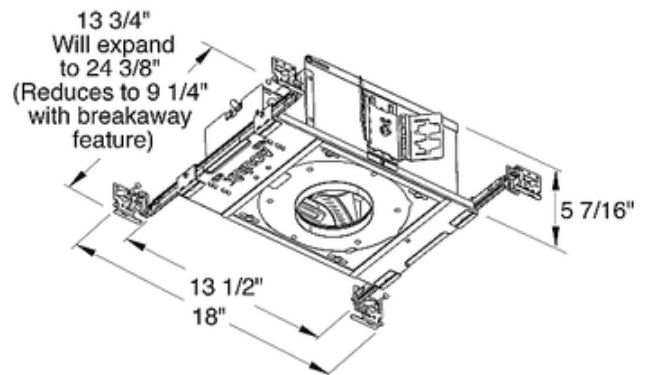

COMPANY	PROJECT	FIXTURE TYPE	APPROVED BY	DATE