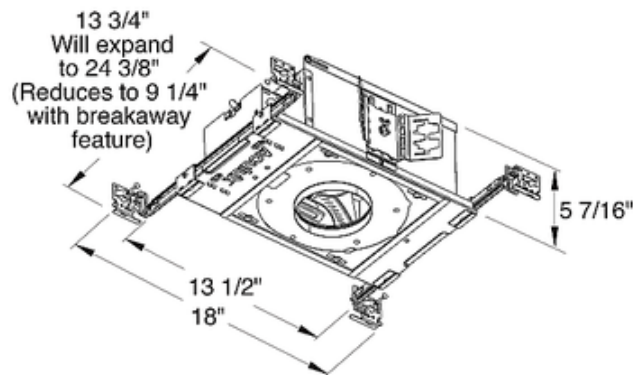

COMPANY	PROJECT	FIXTURE TYPE	APPROVED BY	DATE