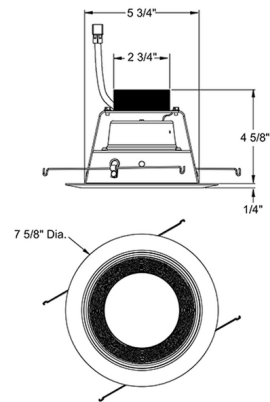

### Description

The 6 Inch 600 Lumen WarmDim Retrofit LED Trim module with patented WarmDim technology offers the warmth of incandescent dimming while providing a fast, economical way to upgrade existing 6-inch housings to energy-efficient LED illumination. Available in a variety of finish and cone or baffle options with 3000K color temperature at full lumen output. Produces 600 lumens of brilliant LED light from less than 12 watt input. Comparable light output to a 65 watt BR30 incandescent. These all-in-one modules (including LED and driver) are IC-rated, enabling them to be installed in housings covered with insulation. Energy Star. UL listed. Suitable for damp locations. Compatible with most 6 inch recessed housings with medium base sockets measuring 5.25 inch high with an inside diameter between 6 and 6.75 inch, or Juno IC23-LEDT24 and IC23R-LEDT24 quick connect recessed housings, sold separately. Dimmable with most standard incandescent or electronic low voltage dimmers. Note: E26 screw base adapter not included

### Specifications

REFLECTOR/BAFFLE COLOR	N/A
BODY FINISH	White / Haze
WATTAGE	12W
DIMMER	Low Voltage Electronic
DIMENSIONS	7.63"W x 4.63"H
INTEGRATED LED MODULE	1 x LED/12W/120V LED

### Technical Information

APERTURE SIZE	5.250"
APERTURE SHAPE	Round
CEILING TYPE	Drywall with Trim
FUNCTION	Downlight
LAMP LIFE	50000 hours
COLOR RENDERING	90 CRI
LAMP COLOR	3000K Warm Dim
LUMENS/WATT	50.00
LUMINOUS FLUX	600 lumens