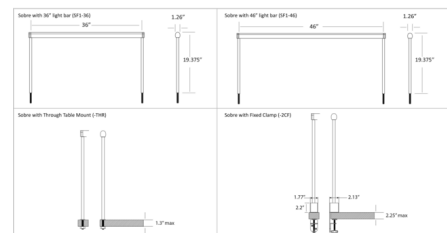

CLICK TO VIEW PRODUCT

Notes: