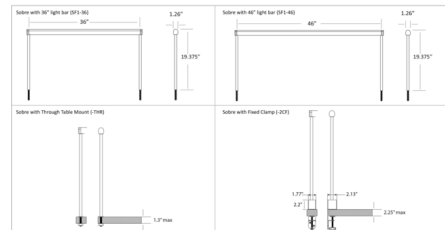

CLICK TO VIEW PRODUCT

Notes: