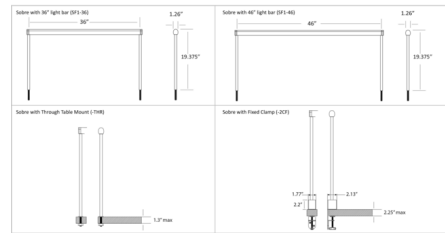

CLICK TO VIEW PRODUCT

Notes: