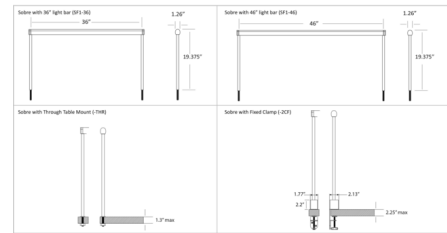

CLICK TO VIEW PRODUCT

Notes: