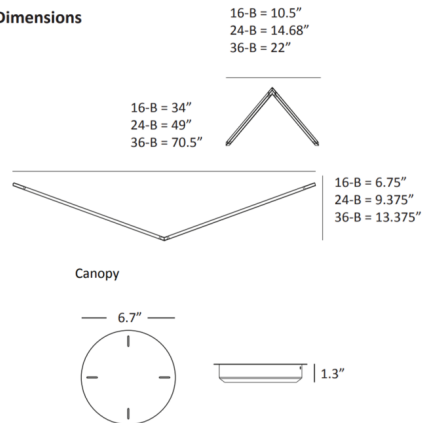

Description

The Z-Bar Bird Pendant features four 360 degree independently rotating LED light bars configured to mimic a bird in flight. Available with 16, 24 or 36 inch light bars in Matte White, Silver or Matte Black. Includes canopy with integral power supply. Compatible with many electronic low voltage dimmers, sold separately. C-UL-US certified. CE listed. Title 24/JA8 compliant.

Specifications

COLOR	N/A
BODY FINISH	Matte Black
WATTAGE	28W
DIMMER	Low Voltage Electronic
DIMENSIONS	34"W x 6.75"H x 10.5"D
INTEGRATED LED MODULE	4 x LED/7W/120V LED
COUNTRY OF ORIGIN	China

Technical Information

PRODUCT DIMENSIONS	Cable Length: 120"
LAMP LIFE	60000 hours
COLOR RENDERING	90 CRI
LAMP COLOR	3000K
LUMENS/WATT	228.57
LUMINOUS FLUX	1600 lumens

Shown in matte black

Dimensions

CLICK TO VIEW PRODUCT

Notes: