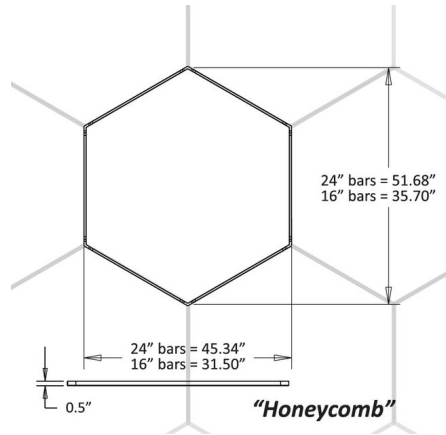

### Description

The Z-Bar Honeycomb Pendant features six 360 degree independently rotating LED light bars configured in a hexagonal formation. The light bars are completely modular and can be configured to stack in multiple layers and can be stacked in a way that allows one Z-Bar configuration to shine direct light onto a desk or table, while another suspended above it can cast ambient light onto the ceiling for a soft glow. Available with 16 or 24 inch Matte White, Silver, or Matte Black light bars. Includes 120 inch suspension cables. UL and CUL listed. Optional acoustic panel accessory sold separately.

### Specifications

COLOR	N/A
BODY FINISH	Matte White
WATTAGE	42W
DIMMER	Low Voltage Electronic
DIMENSIONS	35.7"L x 31.5"W x 0.5"H
INTEGRATED LED MODULE	6 x LED/7W/120V LED
COUNTRY OF ORIGIN	China

### Technical Information

LAMP LIFE	50000 hours
COLOR RENDERING	90 CRI
LAMP COLOR	3000K
LUMENS/WATT	342.86
LUMINOUS FLUX	2400 lumens

Shown in matte white

CLICK TO VIEW PRODUCT

Notes: