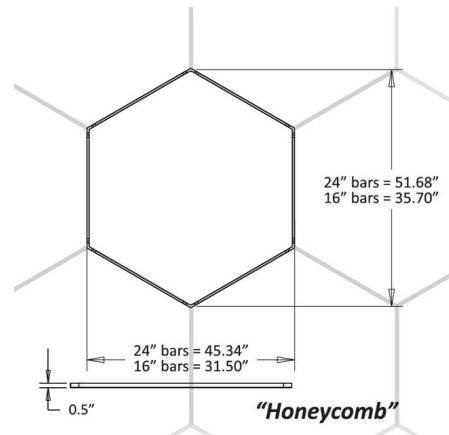

Shown in matte white

CLICK TO VIEW PRODUCT

Notes: