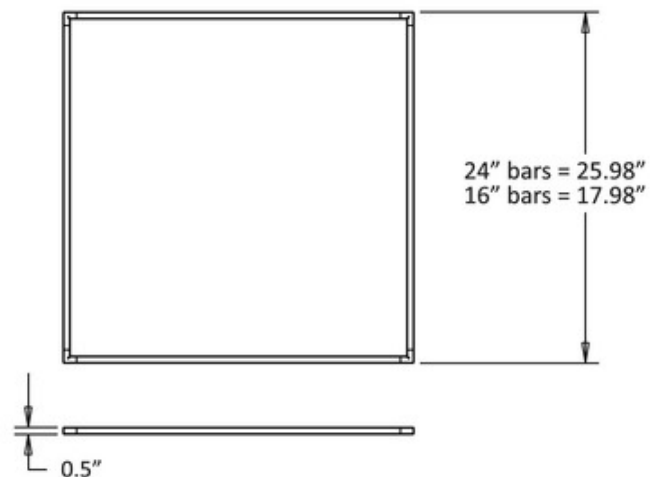

BRAND

Koncept Lighting

DESCRIPTION

The Z-Bar Square Pendant features four 360 degree independently rotating LED light bars configured in a square formation. The light bars are completely modular and can be configured to stack in multiple layers and can be stacked in a way that allows one Z-Bar configuration to shine direct light onto a desk or table, while another suspended above it can cast ambient light onto the ceiling for a soft glow. Available with 16 or 24 inch Matte White, Silver, or Matte Black light bars. Includes 120 inch suspension cables. UL and CUL listed. Optional acoustic panel accessory sold separately.

Shown in: Matte Black

SHADE COLOR	N/A
BODY FINISH	Matte Black
WATTAGE	28W
DIMMER	Low Voltage Electronic
DIMENSIONS	120"L x 17.98"W x 0.5"H
INTEGRATED LED MODULE	
LAMP	4 x LED/7W/120V LED

Technical Information

LUMINOUS FLUX	1600 lumens
LUMENS/WATT	228.57
LAMP COLOR	3000K
COLOR RENDERING	90 CRI

SPEC # KNC539113

COMPANY	PROJECT	FIXTURE TYPE	APPROVED BY	DATE