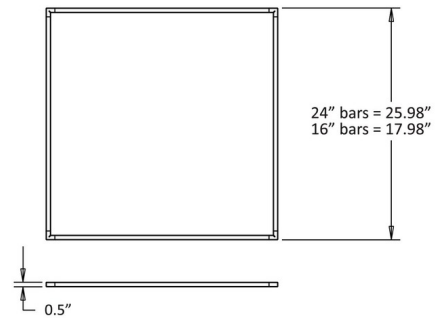

CLICK TO VIEW PRODUCT

Notes: