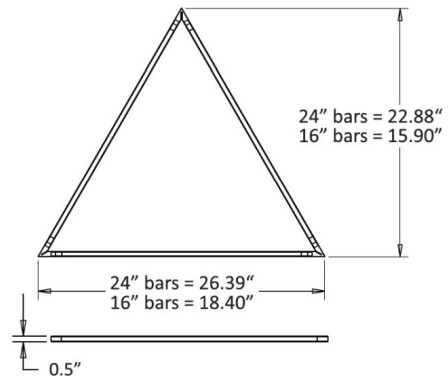

CLICK TO VIEW PRODUCT

Notes: