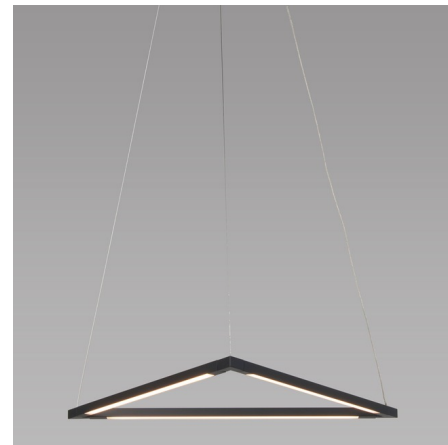

Lightology

lightology.com
866-954-4489
06-01-26

Project: _____

Company: _____

Location: _____ Fixture Type: _____

SPEC #: **KNC539119**

Approved On: _____ Approved By: _____

Z-Bar Triangle Pendant

By Koncept Lighting

Description

The Z-Bar Triangle Pendant features three 360 degree independently rotating LED light bars configured in a triangle formation. The light bars are completely modular and can be configured to stack in multiple layers and can be stacked in a way that allows one Z-Bar configuration to shine direct light onto a desk or table, while another suspended above it can cast ambient light onto the ceiling for a soft glow. Available with 16 or 24 inch Matte White, Silver, or Matte Black light bars. Includes 120 inch suspension cables. UL and CUL listed. Optional acoustic panel accessory sold separately.

Specifications

COLOR	N/A
BODY FINISH	Matte Black
WATTAGE	21W
DIMMER	Low Voltage Electronic
DIMENSIONS	120"L x 18.4"W x 0.5"H
INTEGRATED LED MODULE	3 x LED/7W/120V LED
COUNTRY OF ORIGIN	China

Technical Information

LAMP LIFE	50000 hours
COLOR RENDERING	90 CRI
LAMP COLOR	3000K
LUMENS/WATT	171.43
LUMINOUS FLUX	1200 lumens

Shown in matte black