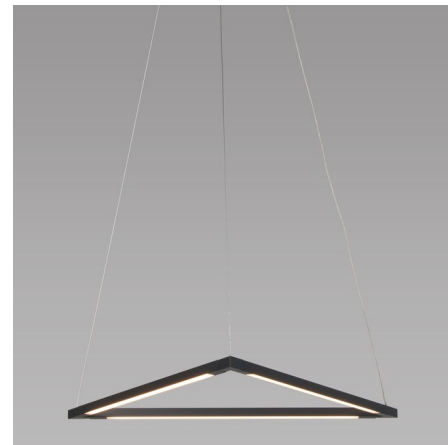

Lightology

lightology.com
866-954-4489
04-16-26

Project: _____
Company: _____
Location: _____ Fixture Type: _____
SPEC #: **KNC539119**
Approved On: _____ Approved By: _____

Z-Bar Triangle Pendant By Koncept Lighting

Description

The Z-Bar Triangle Pendant features three 360 degree independently rotating LED light bars configured in a triangle formation. The light bars are completely modular and can be configured to stack in multiple layers and can be stacked in a way that allows one Z-Bar configuration to shine direct light onto a desk or table, while another suspended above it can cast ambient light onto the ceiling for a soft glow. Available with 16 or 24 inch Matte White, Silver, or Matte Black light bars. Includes 120 inch suspension cables. UL and CUL listed. Optional acoustic panel accessory sold separately.

Specifications

COLOR	N/A
BODY FINISH	Matte Black
WATTAGE	21W
DIMMER	Low Voltage Electronic
DIMENSIONS	120"L x 18.4"W x 0.5"H
INTEGRATED LED MODULE	3 x LED/7W/120V LED
COUNTRY OF ORIGIN	China

Technical Information

LAMP LIFE	50000 hours
COLOR RENDERING	90 CRI
LAMP COLOR	3000K
LUMENS/WATT	171.43
LUMINOUS FLUX	1200 lumens

Shown in matte black