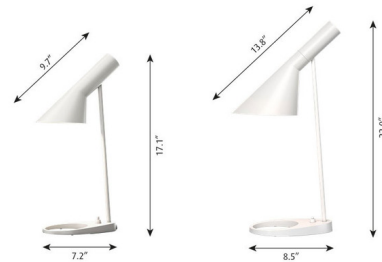

### Description

The iconic AJ Table Lamp is based on two geometric shapes - a cylinder and a cone. The lamp focuses light exactly where it is needed and is ideal as a lamp for work at your home or office. AJ's unusual lines and shade volume, and the round hole in the base, give it a highly sculptural appearance. On/Off switch is located on the base.

### Specifications

COLOR	N/A
BODY FINISH	Black
WATTAGE	10W
DIMMER	N/A
DIMENSIONS	8.5"W x 22.04"H
BULB NOT INCLUDED	1 x A19/Medium (E26)/10W/120V LED

CLICK TO VIEW PRODUCT

Notes: