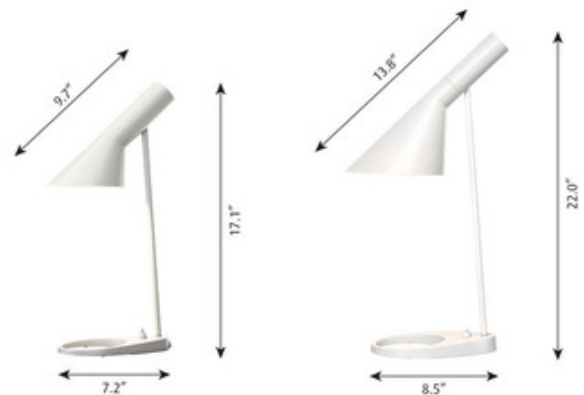

**BRAND**

Louis Poulsen

**DESCRIPTION**

The iconic AJ Table Lamp is based on two geometric shapes - a cylinder and a cone. The lamp focuses light exactly where it is needed and is ideal as a lamp for work at your home or office. AJ's unusual lines and shade volume, and the round hole in the base, give it a highly sculptural appearance. On/Off switch is located on the base.

<b>SHADE COLOR</b>	Dark Gray
<b>BODY FINISH</b>	N/A
<b>WATTAGE</b>	15W
<b>DIMMER</b>	N/A
<b>DIMENSIONS</b>	13.8"W x 22"H
<b>BULB NOT INCLUDED</b>	
<b>LAMP</b>	1 x A19/Medium (E26)/15W/120V LED

**SPEC #** LPL539131