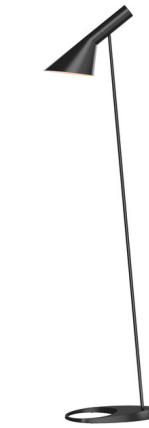

Lightology

lightology.com
866-954-4489
05-21-26

Project: _____

Company: _____

Location: _____ Fixture Type: _____

SPEC #: **LPL539137**

Approved On: _____ Approved By: _____

AJ Floor Lamp

By Louis Poulsen

Description

The AJ Floor Lamp is based on two geometric shapes: a cylindrical socket and a conical shade. The lamp focuses light exactly where it is needed and is ideal as a lamp for work at your home or office. AJ's unusual lines and shade volume, and the round hole in the base, give it a highly sculptural appearance. On/Off in-line foot switch.

Specifications

COLOR N/A
BODY FINISH Black
WATTAGE 10W
DIMMER N/A
DIMENSIONS 12.8"W x 51.2"H
BULB NOT INCLUDED 1 x A19/Medium (E26)/10W/120V LED

Technical Information

PRODUCT DIMENSIONS Cord Length: 108"