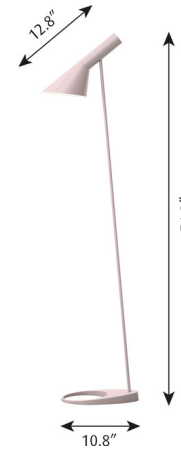

By Louis Poulsen

Description

The AJ Floor Lamp is based on two geometric shapes: a cylindrical socket and a conical shade. The lamp focuses light exactly where it is needed and is ideal as a lamp for work at your home or office. AJ's unusual lines and shade volume, and the round hole in the base, give it a highly sculptural appearance. On/Off in-line foot switch.

Specifications

COLOR N/A
BODY FINISH Black
WATTAGE 10W
DIMMER N/A
DIMENSIONS 12.8"W x 51.2"H
BULB NOT INCLUDED 1 x A19/Medium (E26)/10W/120V LED

Technical Information

PRODUCT DIMENSIONS Cord Length: 108"

Shown in black

CLICK TO VIEW PRODUCT

Notes: