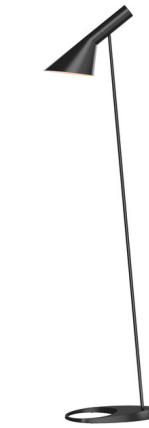

# Lightology

lightology.com  
866-954-4489  
07-10-26

Project: \_\_\_\_\_

Company: \_\_\_\_\_

Location: \_\_\_\_\_ Fixture Type: \_\_\_\_\_

SPEC #: **LPL539137**

Approved On: \_\_\_\_\_ Approved By: \_\_\_\_\_

## AJ Floor Lamp

By Louis Poulsen

### Description

The AJ Floor Lamp is based on two geometric shapes: a cylindrical socket and a conical shade. The lamp focuses light exactly where it is needed and is ideal as a lamp for work at your home or office. AJ's unusual lines and shade volume, and the round hole in the base, give it a highly sculptural appearance. On/Off in-line foot switch.

### Specifications

COLOR . . . . . N/A  
BODY FINISH . . . . . Black  
WATTAGE . . . . . 10W  
DIMMER . . . . . N/A  
DIMENSIONS . . . . . 12.8"W x 51.2"H  
BULB NOT INCLUDED . . . . . 1 x A19/Medium (E26)/10W/120V LED