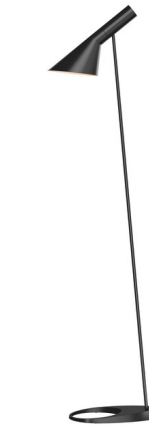

Lightology

lightology.com
866-954-4489
04-06-26

Project: _____

Company: _____

Location: _____ Fixture Type: _____

SPEC #: **LPL539137**

Approved On: _____ Approved By: _____

AJ Floor Lamp

By Louis Poulsen

Description

The AJ Floor Lamp is based on two geometric shapes: a cylindrical socket and a conical shade. The lamp focuses light exactly where it is needed and is ideal as a lamp for work at your home or office. AJ's unusual lines and shade volume, and the round hole in the base, give it a highly sculptural appearance. On/Off in-line foot switch.

Specifications

COLOR N/A
BODY FINISH Black
WATTAGE 10W
DIMMER N/A
DIMENSIONS 12.8"W x 51.2"H
BULB NOT INCLUDED 1 x A19/Medium (E26)/10W/120V LED

Technical Information

PRODUCT DIMENSIONS Cord Length: 108"