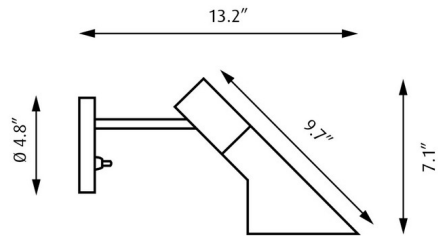

By Louis Poulsen

Description

The AJ Wall Sconce is based on two geometric shapes - a cylindrical socket and a conical shade. The lamp focuses light exactly where it is needed and is ideal as a lamp for work at your home or office or as a reading lamp. The AJ lamp's unusual lines and shade volume, and the round hole in the base, give it a highly sculptural appearance. Available with an On/Off Switch on the backplate, or no Switch.

Shown in white

Specifications

COLOR N/A
BODY FINISH White
WATTAGE 10W
DIMMER N/A
DIMENSIONS 5.7"W x 7.1"H x 13.2"D
BULB NOT INCLUDED 1 x G16.5/Candelabra (E12)/10W/120V LED

Technical Information

PRODUCT DIMENSIONS Canopy: 4.8" diameter